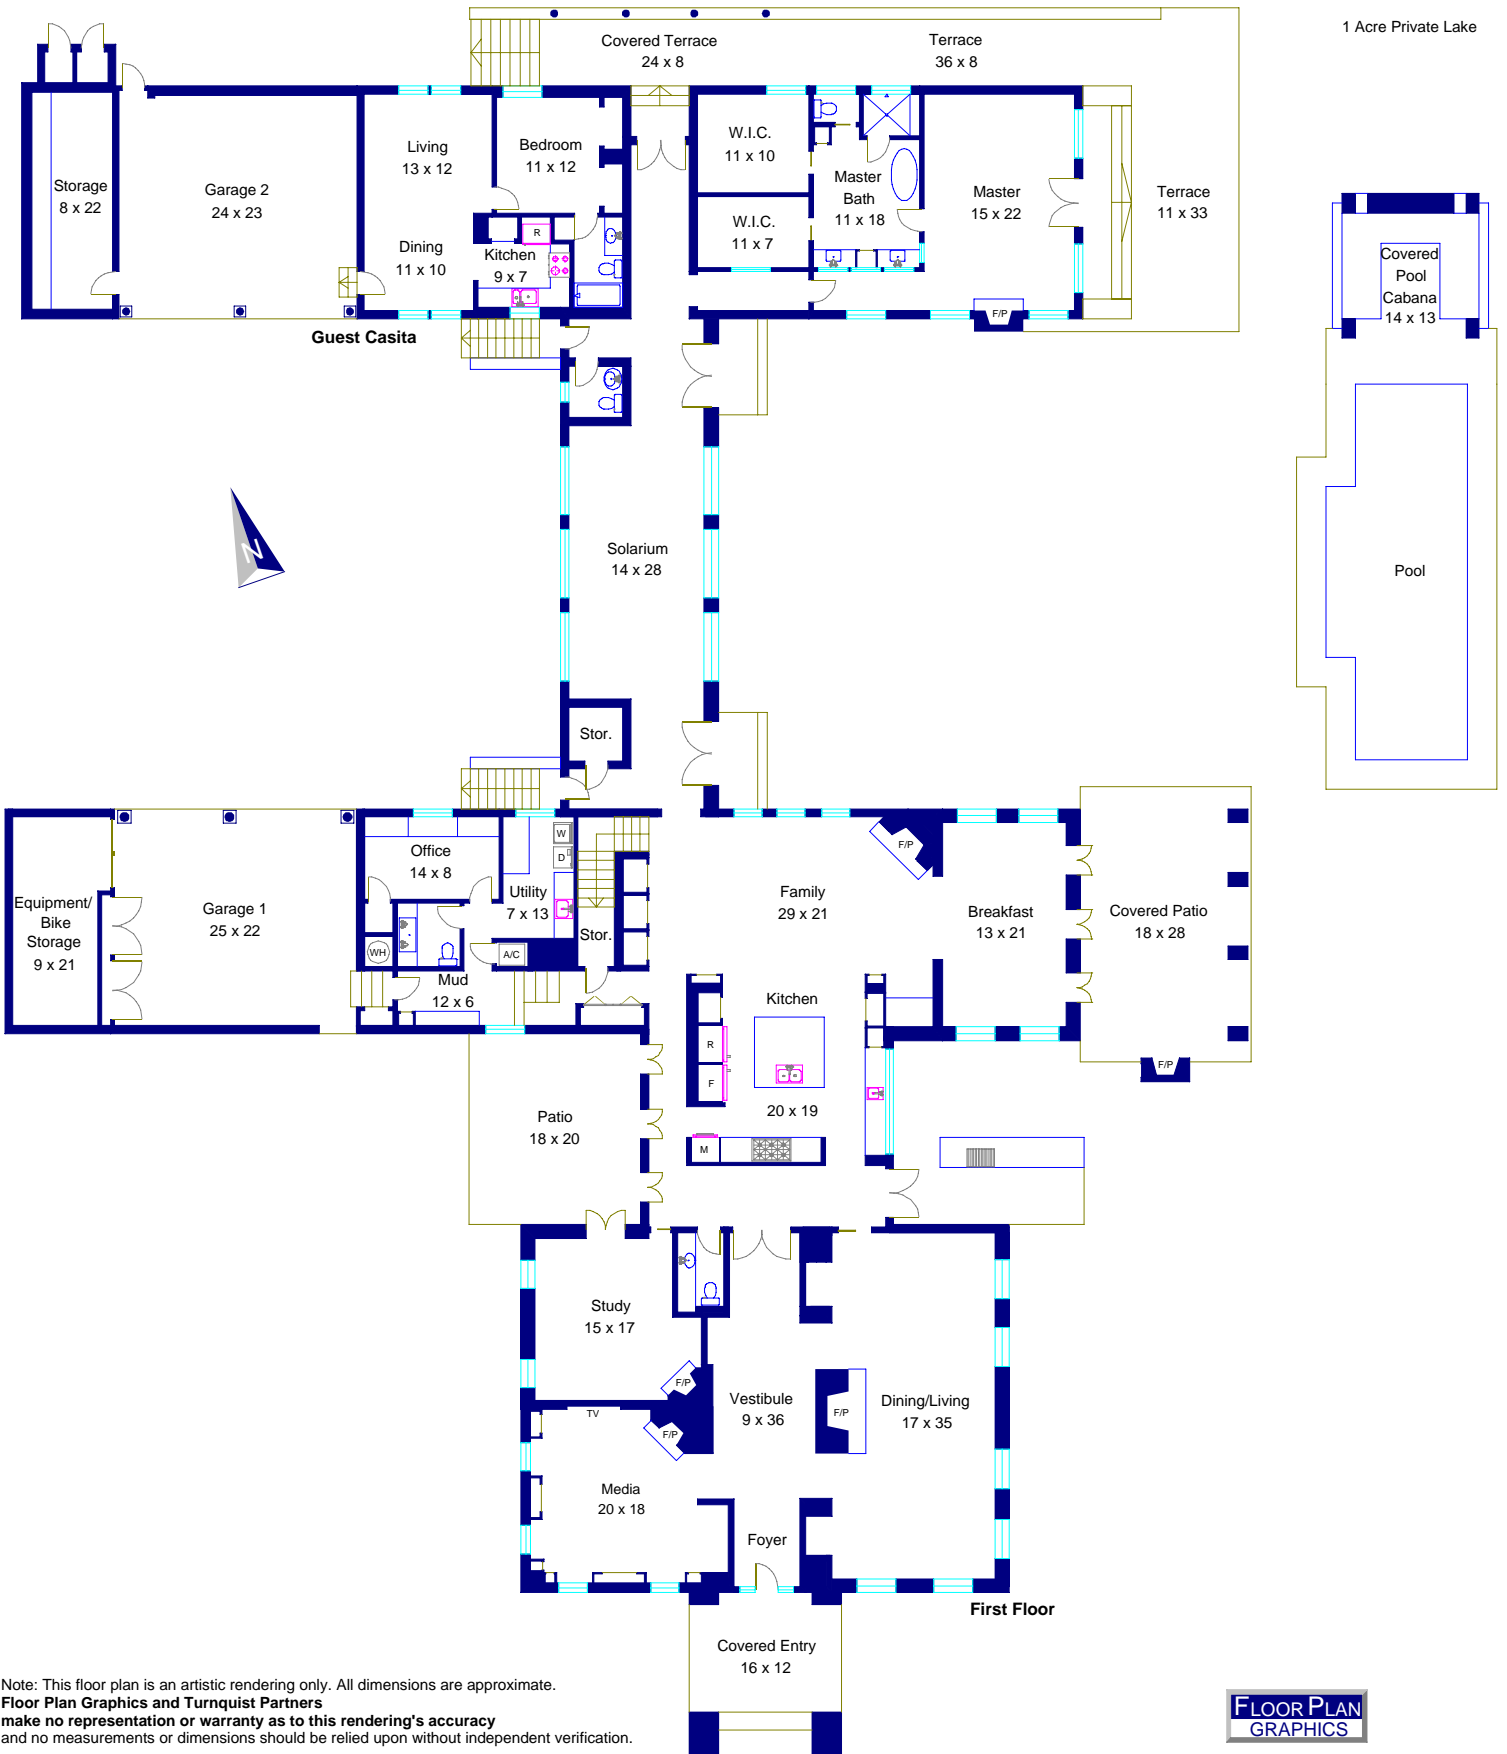

**5401 Maryanna**  
Austin, Texas

Regulation Tennis/Basketball Court

Note: This floor plan is an artistic rendering only. All dimensions are approximate. Floor Plan Graphics and Turnquist Partners make no representation or warranty as to this rendering's accuracy and no measurements or dimensions should be relied upon without independent verification.

Marketed by Kathryn Scarborough Bechtol, Turnquist Partners, 512.970.1355, KathrynScarborough.com  
Floor plan created by Floor Plan Graphics, 512.454.0383, FloorPlanGraphics.com